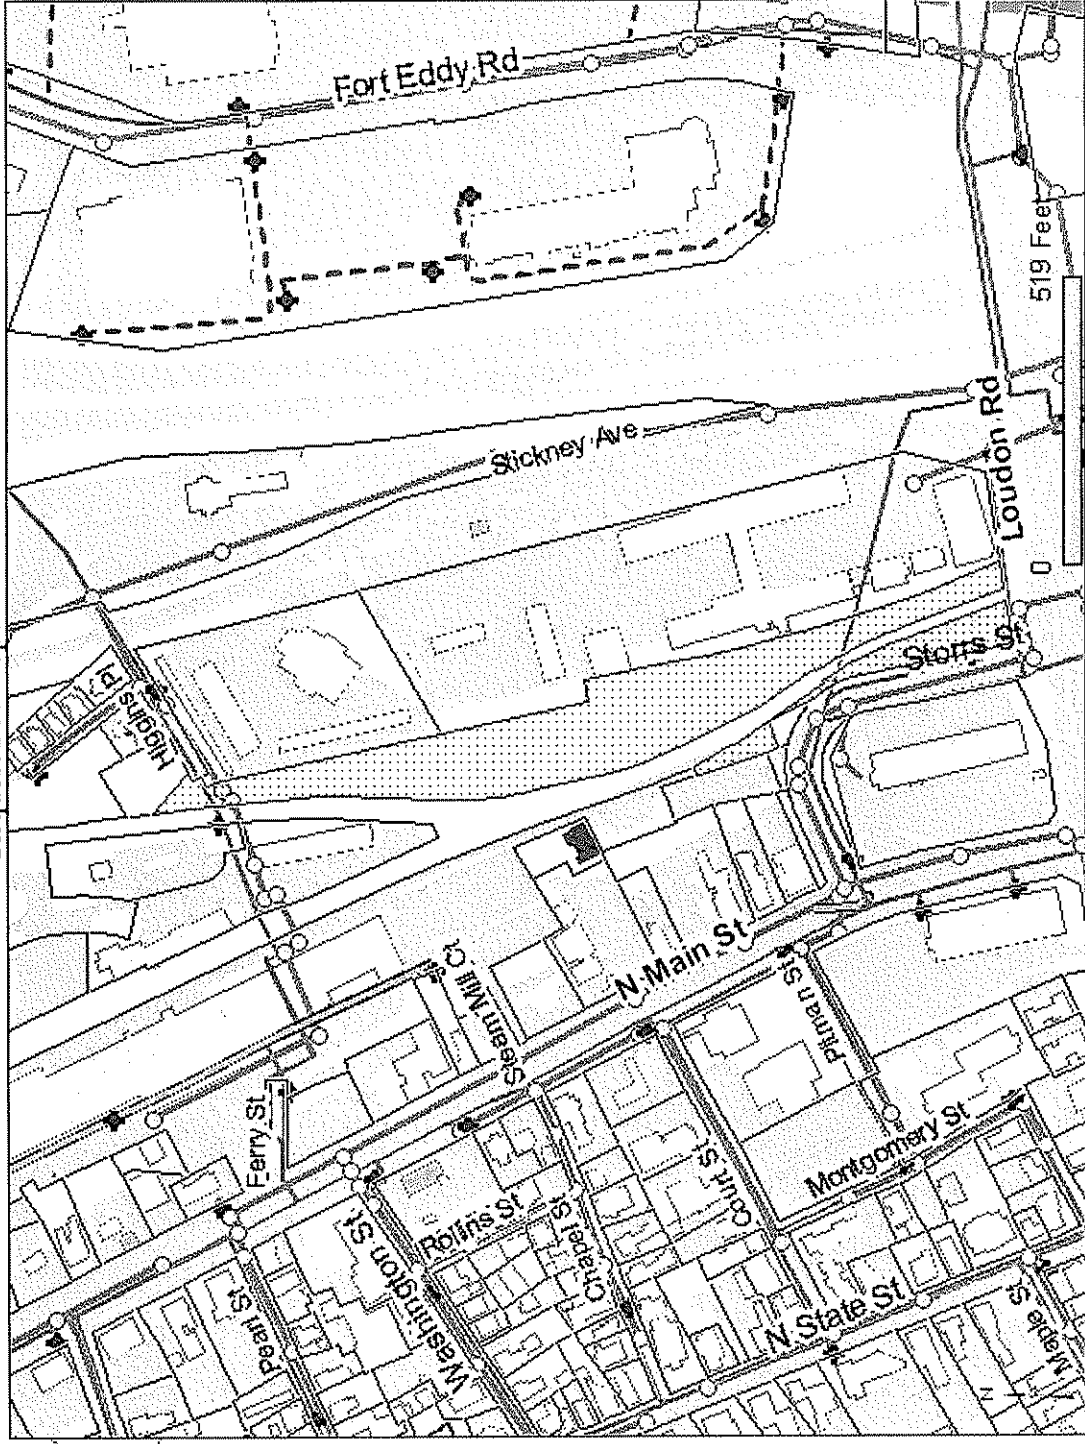

Tsunis Holdings Property Environmental Assessment and Demolition Bid Specification Request For Proposal

Locus Map

City of Concord, New Hampshire - Geographic Information System

Disclaimer The City of Concord makes no warranty or representation as to the accuracy, timeliness or completeness of any of the data. The City of Concord shall have no liability for the data or lack thereof, or any decision made or action taken or not taken in reliance upon any of the data.

Locus Map

Nine South Commercial Street LLC. Property Environmental Assessment and Demolition Bid Specification

Request For Proposal

City of Concord, New Hampshire - Geographic Information System

Disclaimer: The City of Concord makes no warranty or representation as to the accuracy, timeliness or completeness of any of the data. The City of Concord shall have no liability for the data or lack thereof, or any decision made or action taken or not taken in reliance upon any of the data.