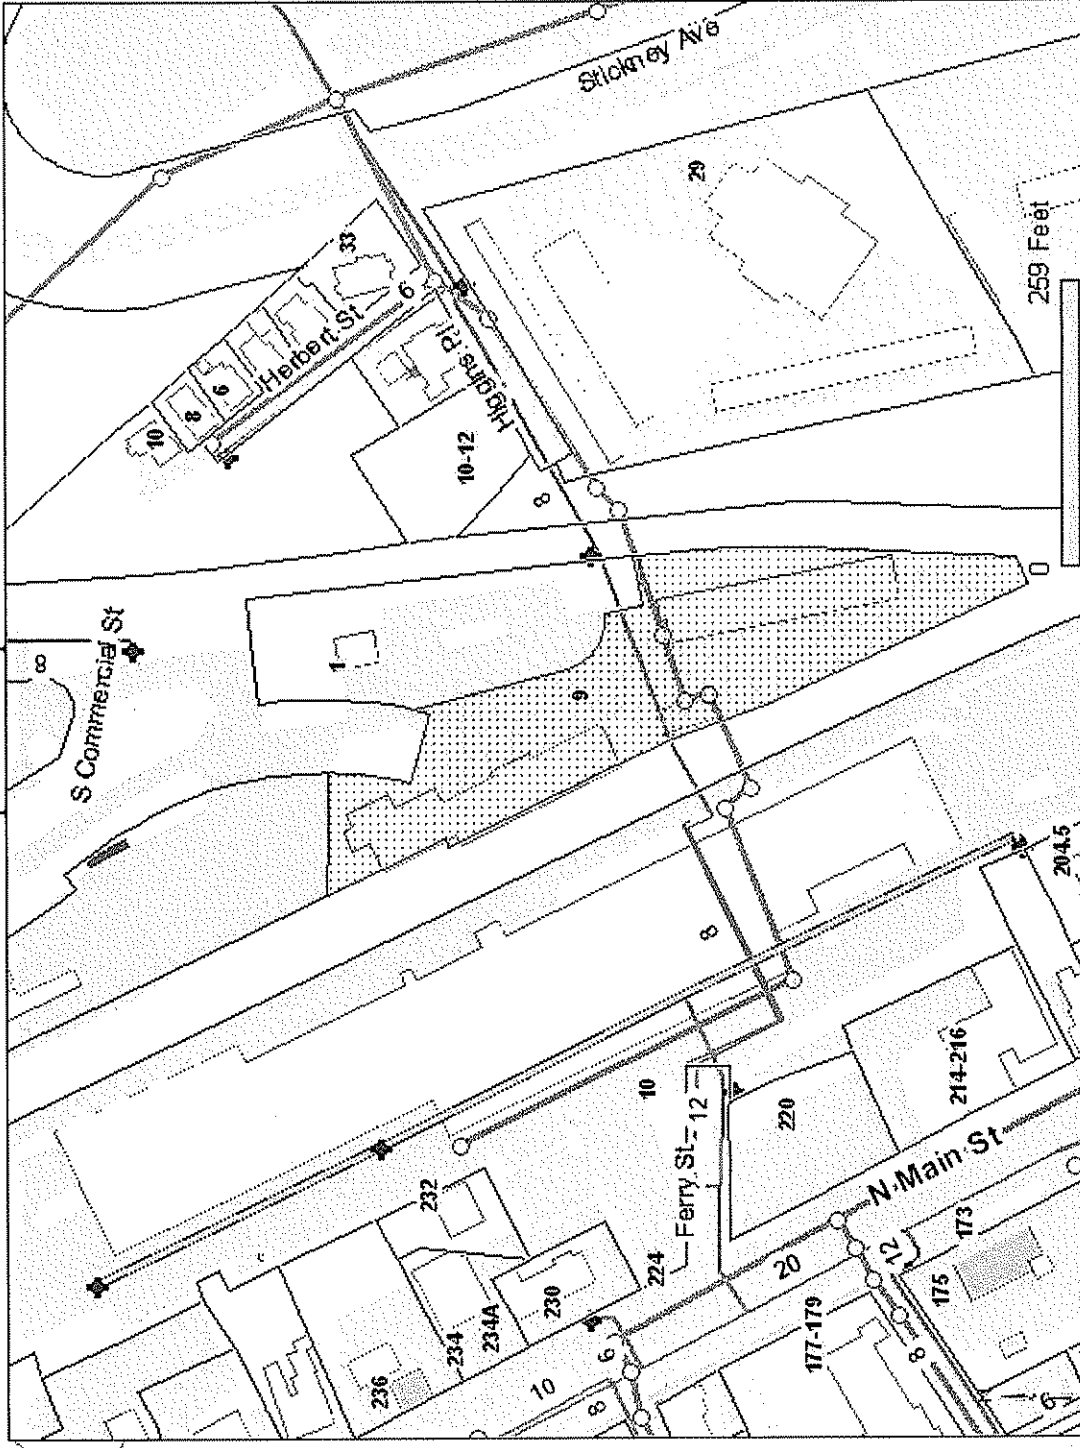

Tsunis Holdings Property Environmental Assessment and Demolition Bid Specification Request For Proposal

Locus Map

City of Concord, New Hampshire - Geographic Information System

Disclaimer The City of Concord makes no warranty or representation as to the accuracy, timeliness or completeness of any of the data. The City of Concord shall have no liability for the data or lack thereof, or any decision made or action taken or not taken in reliance upon any of the data.

Locus Map

Nine South Commercial Street LLC. Property Environmental Assessment and Demolition Bid Specification

Request For Proposal

City of Concord, New Hampshire - Geographic Information System

Disclaimer: The City of Concord makes no warranty or representation as to the accuracy, timeliness or completeness of any of the data. The City of Concord shall have no liability for the data or lack thereof, or any decision made or action taken or not taken in reliance upon any of the data.